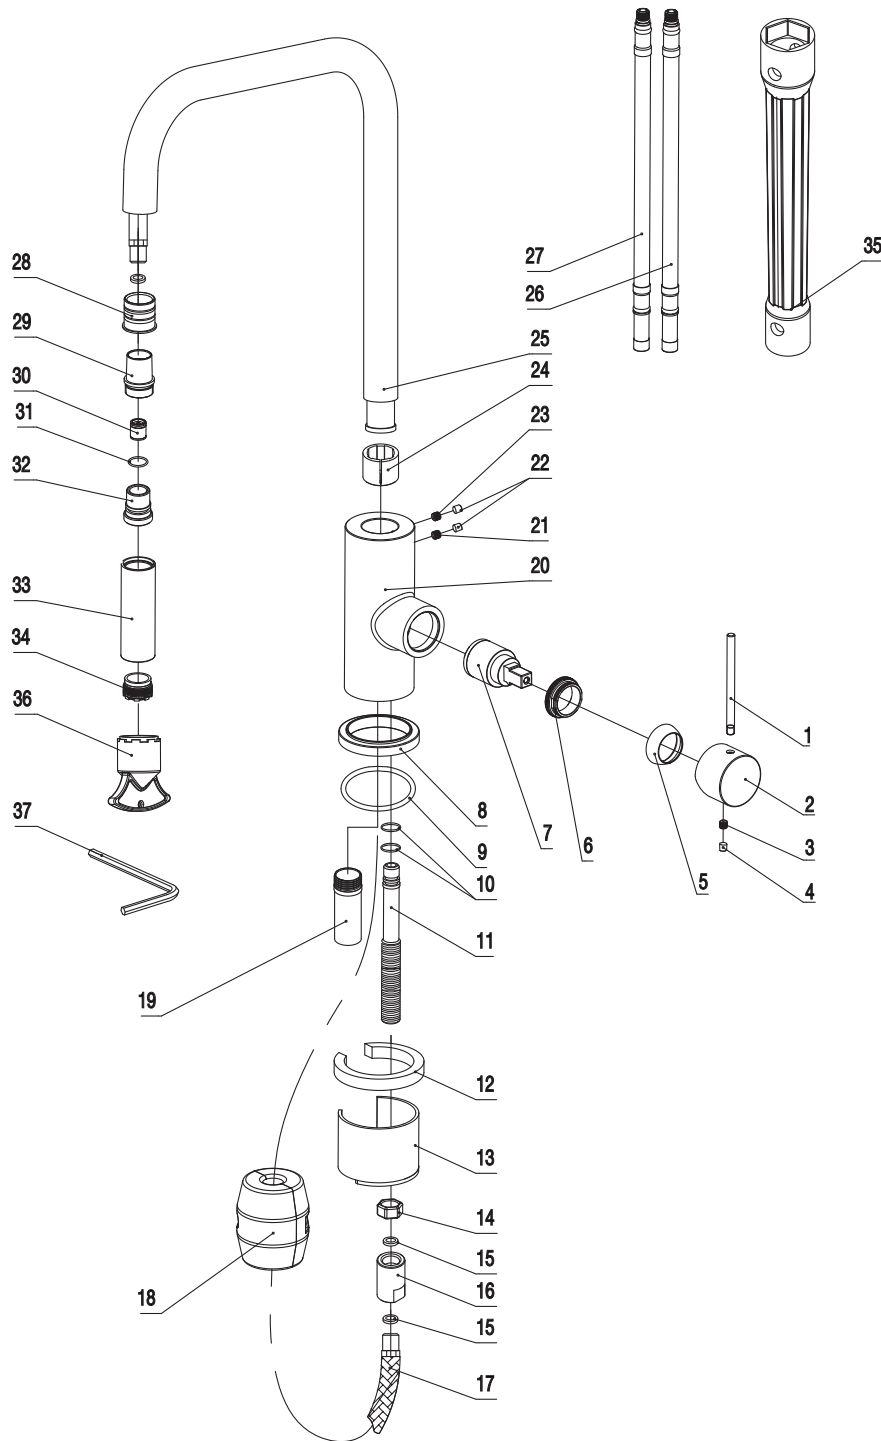

SCANDTAP

BATHROOM & KITCHEN

Edition: 2024-10-01

- 1 Handle bar
- 2 Handle base
- 3 Inner hex screw
- 4 Rubber
- 5 Cover ring
- 6 Screw nut
- 7 Cartridge
- 8 Base
- 9 O ring
- 10 O ring
- 11 Outlet connection
- 12 Plastic horseshoe
- 13 Horseshoe
- 14 Hex nut
- 15 Flat rubber gasket
- 16 Connector
- 17 Flexible hose
- 18 Weight
- 19 Sleeve
- 20 Body
- 21 Inner hex screw
- 22 Decoration cover
- 23 Inner hex screw
- 24 Rubber
- 25 Spout
- 26 Flexible hose
- 27 Flexible hose
- 28 Sleeve
- 29 Shower head joint
- 30 Check valve
- 31 O ring
- 32 Inner shower joint
- 33 Shower head cover
- 34 Aerator
- 35 Wrench
- 36 Wrench
- 37 Wrench

Accent Square

Colour	Art no	RSK	Colour	Art no	RSK
Original	30110	8311229	Rust	32110	8311231
Sand	30111	8311445	Scrap	32111	8311232
Amber	30112	8311446	Coal	32112	8311233
Shadow	30113	8311230			