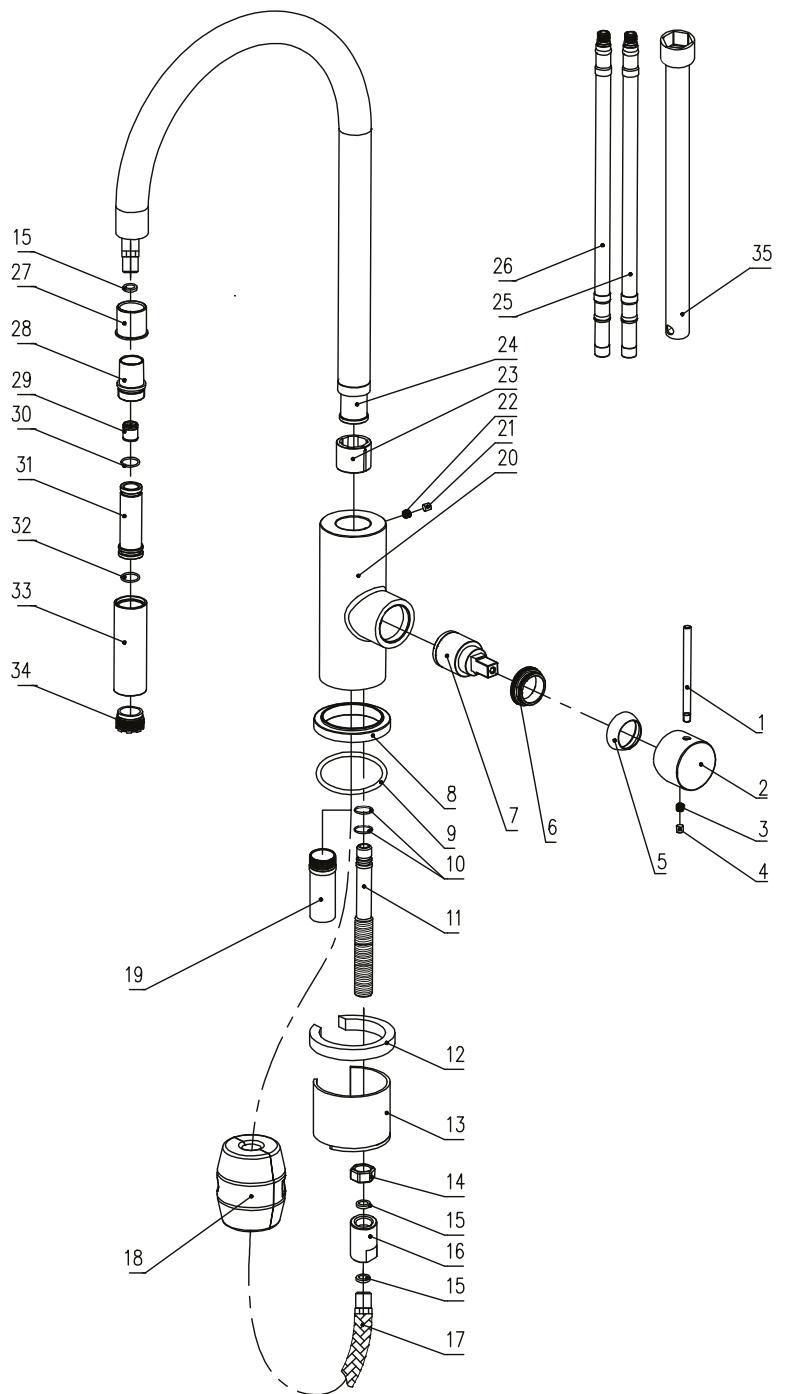

SCANDTAP

BATHROOM & KITCHEN

Edition: 2024-10-01

- 1 Handle bar
- 2 Handle base
- 3 inner hex screw
- 4 Decoration rubber
- 5 Decoration cover
- 6 Screw nut
- 7 Cartridge
- 8 Base
- 9 O ring
- 10 O ring
- 11 Connector tube
- 12 Rubber
- 13 Fixing sheet
- 14 Nut
- 15 Plane ring-sealing
- 16 Connector
- 17 Flexible hose
- 18 Weight
- 19 Splined hub
- 20 Body
- 21 Decoration rubber
- 22 Inner hex screw
- 23 C ring
- 24 Spout
- 25 Flexible hose
- 26 Flexible hose
- 27 Bushing
- 28 Pull out connector
- 29 Check valve
- 30 O ring
- 31 Inner hose
- 32 O ring
- 33 Nozzle body
- 34 Aerator
- 35 Tool

Accent

Colour	Art no	RSK	Colour	Art no	RSK
Original	30100	8310656	Classic	30205	8312127
Sand	30101	8310658	Rust	32100	8311058
Amber	30102	8310659	Scrap	32101	8311059
Shadow	30103	8310660	Coal	32102	8311052