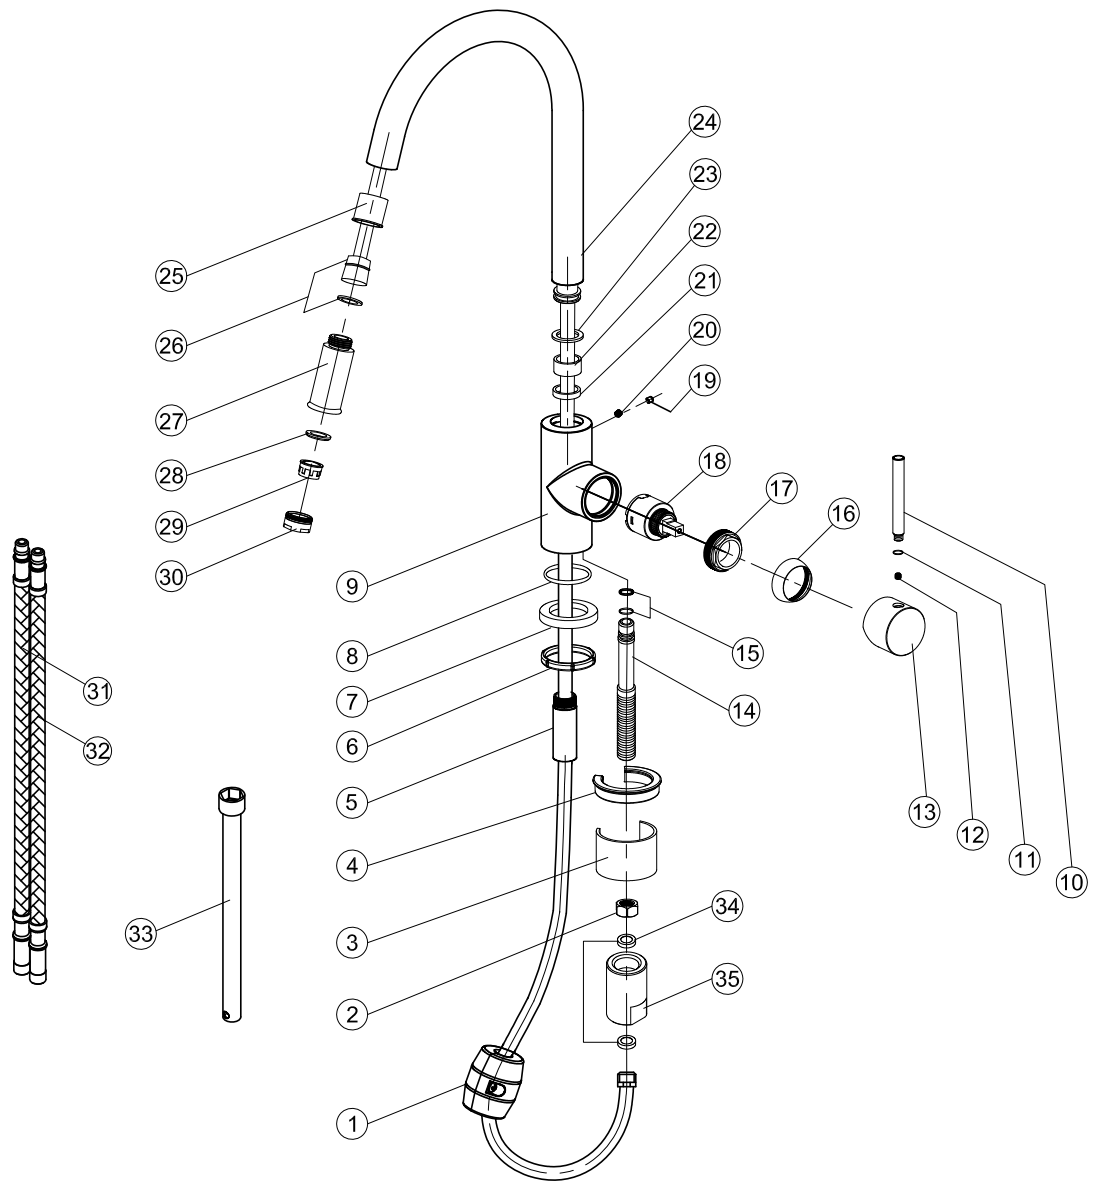

SCANDTAP

BATHROOM & KITCHEN

Edition: 2024-10-01

- 1 Weight
- 2 S17 Nut
- 3 Fixing sheet
- 4 Rubber
- 5 Protection cover
- 6 Base Rubber
- 7 Base
- 8 O ring
- 9 Body
- 10 Handle bar
- 11 O ring
- 12 Inner hex screw
- 13 Handle base
- 14 Spout connector
- 15 O ring
- 16 Cover ring
- 17 Screw nut
- 18 Cartridge
- 19 Decoration rubber
- 20 Inner hex screw
- 21 O ring
- 22 C ring
- 23 C ring
- 24 Bottom spout
- 25 Plastic sleeve
- 26 Hose
- 27 Head
- 28 O ring
- 29 Aerator
- 30 Aerator cover
- 31 Flexible hose
- 32 Flexible hose
- 33 Tools
- 34 Plane ring-sealing
- 35 Connector

Access

Colour	Art no	RSK
Original	30040	8318334
Sand	30041	8310540
Amber	30042	8310541
Shadow	30043	8310668