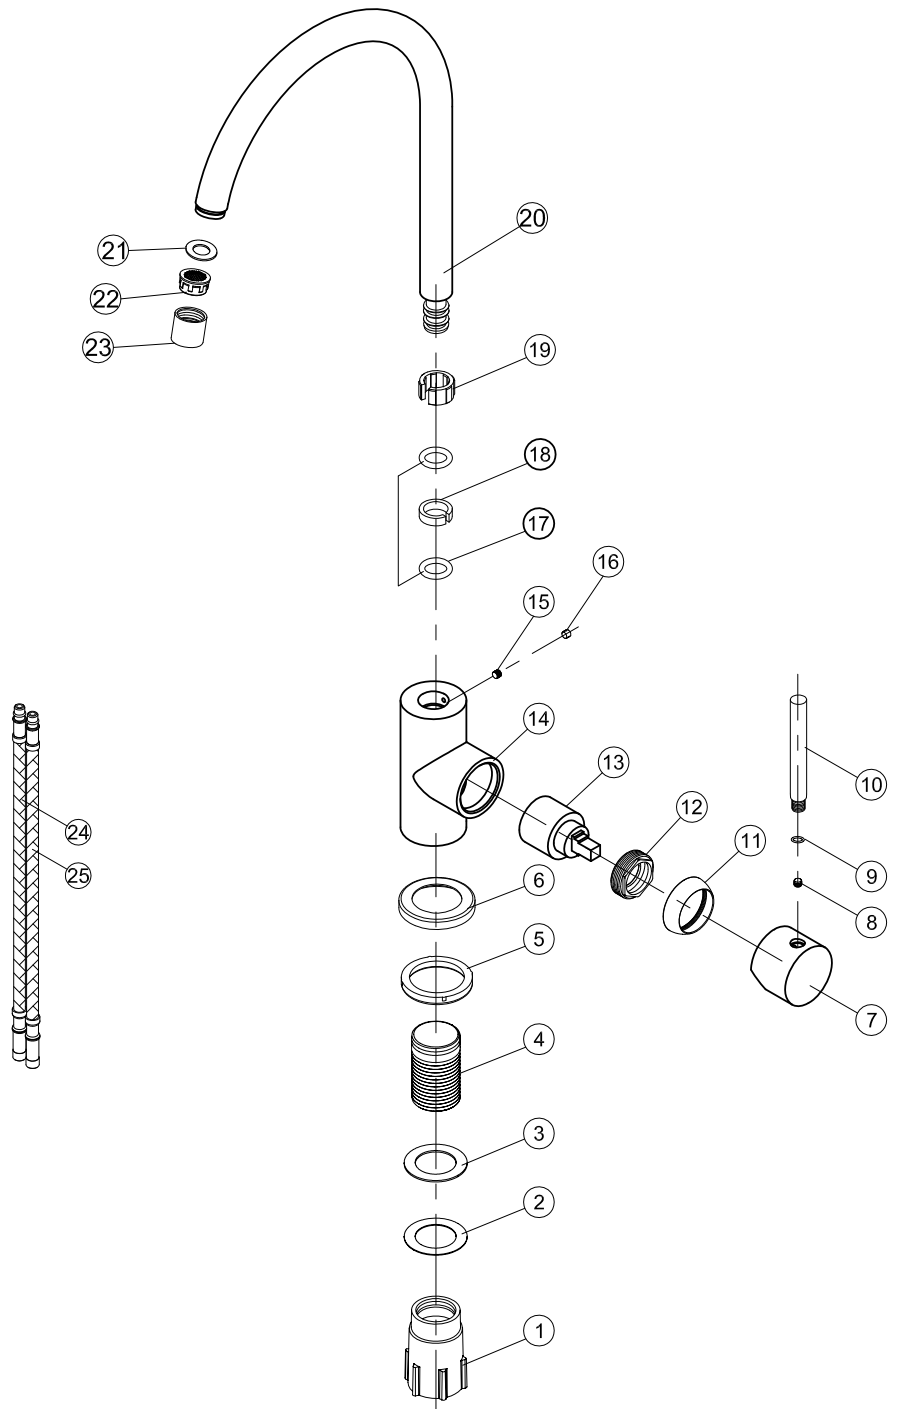

SCANDTAP

BATHROOM & KITCHEN

Edition: 2024-10-01

- 1 Fixing bushing
- 2 Washer
- 3 Rubber
- 4 Threaded tube
- 5 Base Rubber
- 6 Base
- 7 Handle base
- 8 Inner hex screw
- 9 O ring
- 10 Handle bar
- 11 Cover ring
- 12 Screw nut
- 13 Cartridge
- 14 Body
- 15 Inner hex screw
- 16 Decoration rubber
- 17 O ring
- 18 C ring
- 19 C ring
- 20 Spout
- 21 O ring
- 22 Aerator
- 23 Aerator cover
- 24 Flexible hose
- 25 Flexible hose

Curve

Colour	Art no	RSK
Original	30000	8318330
Sand	30001	8310537
Amber	30002	8310538
Shadow	30003	8310664