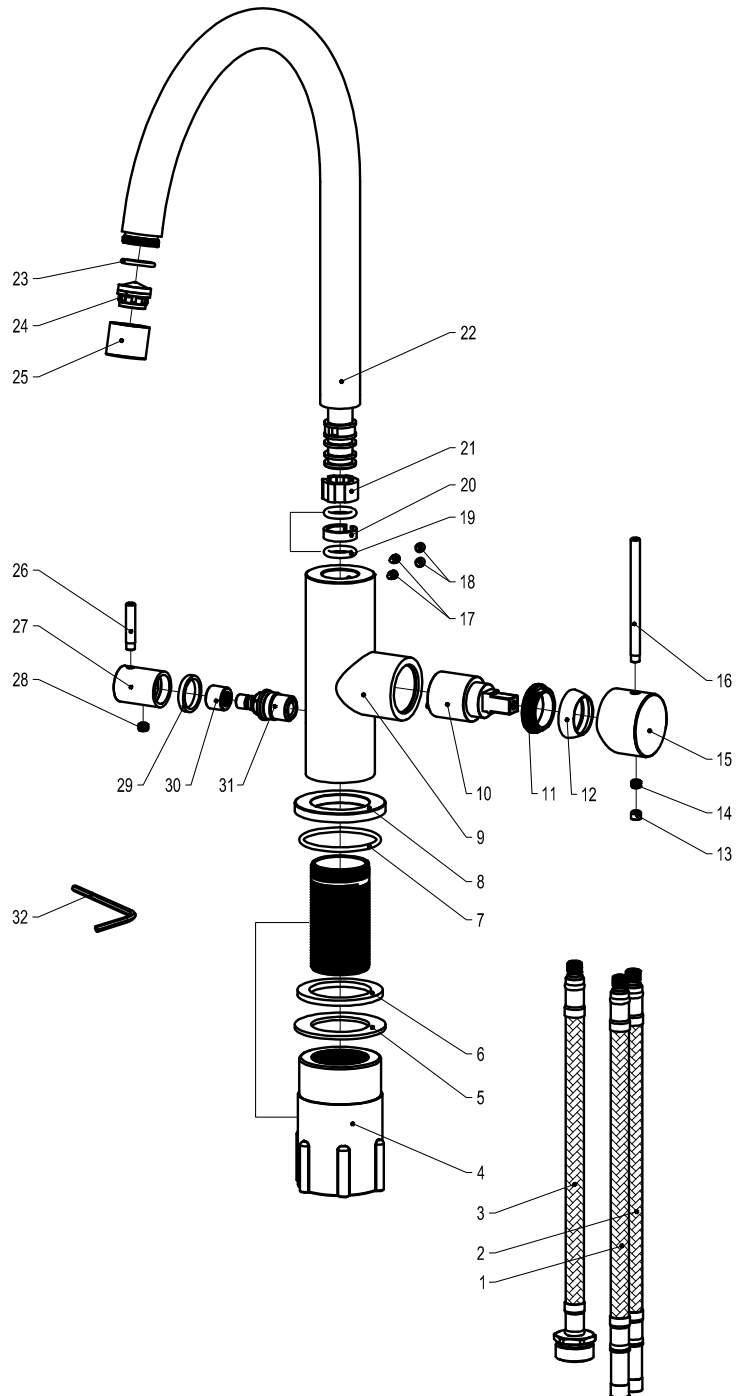

SCANDTAP

BATHROOM & KITCHEN

Edition: 2024-10-01

- 1 Flexible hose
- 2 Flexible hose
- 3 Flexible hose
- 4 Fixing bushing
- 5 Washer
- 6 Washer
- 7 O ring
- 8 Base
- 9 Body
- 10 Cartridge
- 11 Screw nut
- 12 Cover ring
- 13 Rubber
- 14 Inner hex screw
- 15 Handle base
- 16 Handle bar
- 17 Inner hex screw
- 18 Rubber
- 19 O ring
- 20 Rubber
- 21 Rubber
- 22 Spout
- 23 O ring
- 24 Aerator
- 25 Aerator Cover
- 26 Handle bar
- 27 Handle base
- 28 Inner hex screw
- 29 Rubber
- 30 Splined hub
- 31 Cartridge
- 32 Wrench

Equip D

Colour	Art no	RSK	Colour	Art no	RSK
Original	30125	8311208	Classic	30229	8312130
Sand	30126	8311209	Rust	32125	8311212
Amber	30127	8311210	Scrap	32126	8311213
Shadow	30128	8311211	Coal	32127	8311214