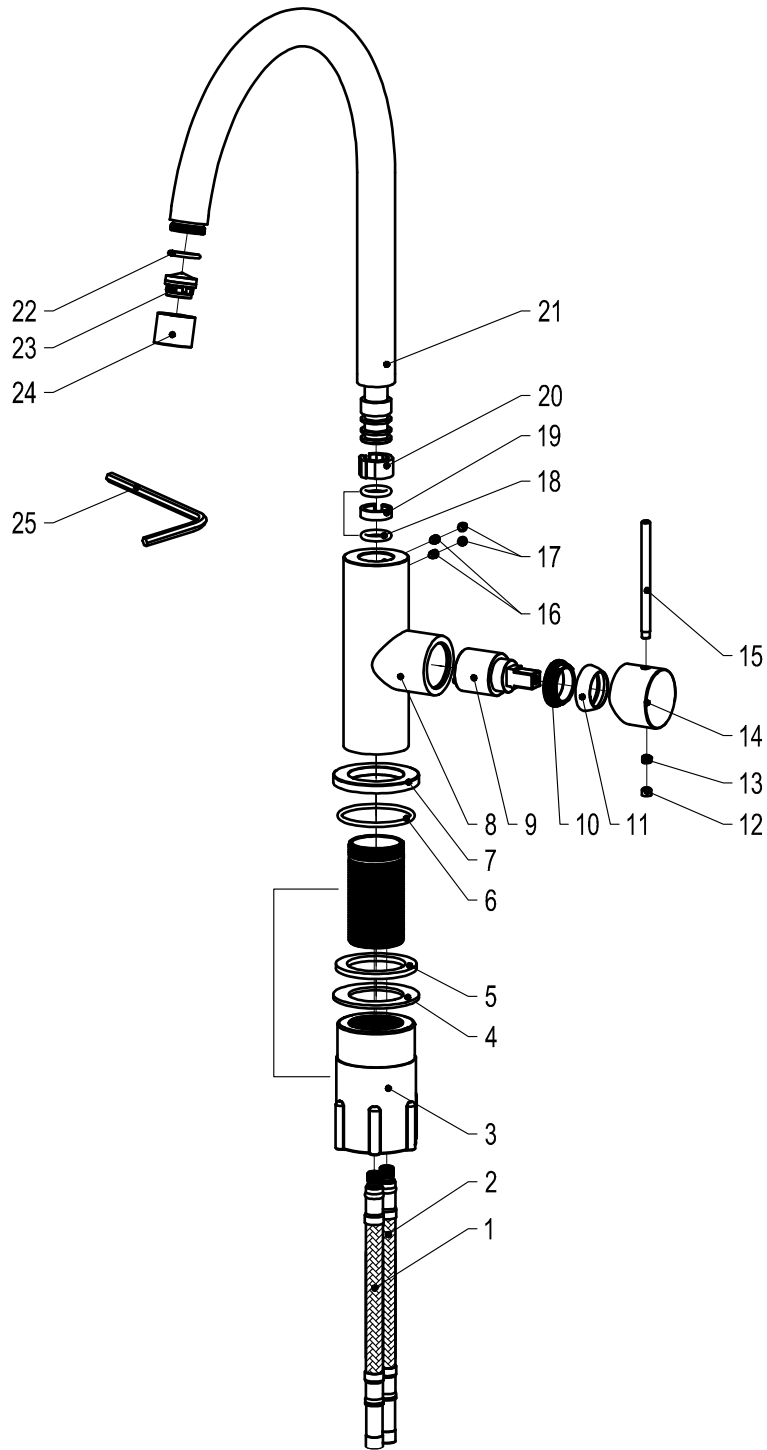

# SCANDTAP

BATHROOM & KITCHEN

Edition: 2024-10-01

- 1 Flexible hose
- 2 Flexible hose
- 3 Fixing bushing
- 4 Washer
- 5 Washer
- 6 O ring
- 7 Base
- 8 Body
- 9 Cartridge
- 10 Screw nut
- 11 Cover ring
- 12 Rubber
- 13 Inner hex screw
- 14 Handle base
- 15 Handle bar
- 16 Inner hex screw
- 17 Rubber
- 18 O ring
- 19 Rubber
- 20 Rubber
- 21 Spout
- 22 O ring
- 23 Aerator
- 24 Aerator cover
- 25 Wrench

## Equip

Colour	Art no	RSK	Colour	Art no	RSK
Original	30120	8311200	Classic	30225	8312129
Sand	30121	8311202	Rust	32120	8311205
Amber	30122	8311203	Scrap	32121	8311206
Shadow	30123	8311204	Coal	32122	8311207